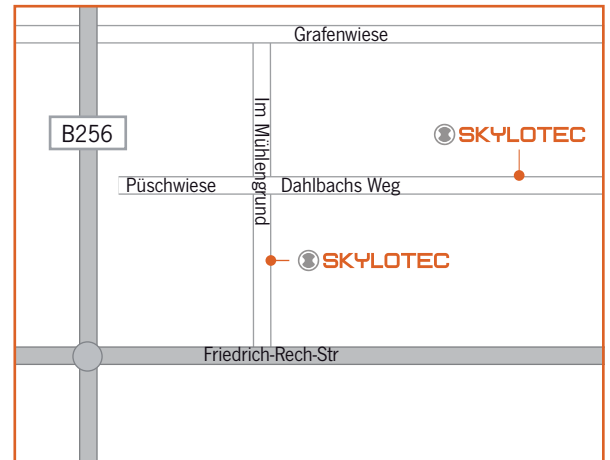

>> **Works II, central warehouse · Im Mühlengrund 8, Neuwied**

From Cologne (A3)

Exit motorway A3 at Rengsdorf/Neuwied; take route B256 toward Neuwied. Exit at Niederbieber/Oberbieber and turn left toward Oberbieber. Turn left onto the first street into the industrial park. We are located at Im Mühlengrund 8.

From Frankfurt (A3)

Exit the motorway A3 at Dierdorf. Continue straight on route A48 to Neuwied. In the town of Berndorf, turn onto route B42 toward Neuwied. Continue on route B42. At the traffic lights, turn right onto route B256 toward Oberbieber (north). Exit route 256 at the second junction (Oberbieber) and then turn left at the first street, which is Im Mühlengrund. We are located at Im Mühlengrund 8.

From Koblenz/Bonn (B42)

Follow route B42 to Rasselsteiner Straße. Turn onto Rasselsteiner Straße toward Niederbieber/Oberbieber. Follow the road; then in Niederbieber, turn right onto Neuer Weg. Continue on Neuer Weg as it becomes Aubachstraße. After the overpass, turn left onto the first street, which is Im Mühlengrund. We are located at Im Mühlengrund 8.

Works II, central warehouse · Industrial estate Im Mühlengrund 8, Neuwied
Training centre · Dahlbachs Weg 10, Neuwied

>> **Training centre · Dahlbachs Weg 10, Neuwied**

From Cologne (A3)

Exit the motorway Rengsdorf/Neuwied and take route B256 toward Neuwied. Exit at Niederbieber/Oberbieber. Then turn left and take the first left after the overpass, which is Im Mühlengrund. Turn right at the first street, which is Dahlbachs Weg. We are located at Dahlbachs Weg 10.

From Frankfurt (A3)

Exit the motorway A3 at Dierdorf. Take route A48, continuing straight to Neuwied. In the town of Berndorf, turn onto route B42 toward Neuwied. Continue on route B42. At the traffic lights, turn right onto route B256 toward Oberbieber (north). Exit route B256 at Oberbieber and turn right onto Friedrich-Rech-Straße. Then take the first left, Im Mühlengrund. Turn right at the first street onto Dahlbachs Weg. We are located at Dahlbachs Weg 10.

From Koblenz/Bonn (B42)

Follow route B42 to Rasselsteiner Straße. Turn onto Rasselsteiner Straße toward Niederbieber/Oberbieber. Follow the road; then in Niederbieber, turn right onto Neuer Weg. Continue on Neuer Weg as it becomes Aubachstraße. After the overpass, turn left onto the first street, which is Im Mühlengrund. Make a quick right onto Dahlbachs Weg.