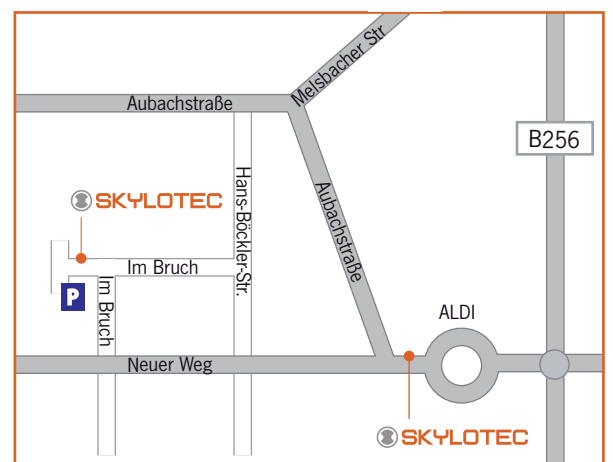

Works I, administration · Im Bruch 11-15, Neuwied