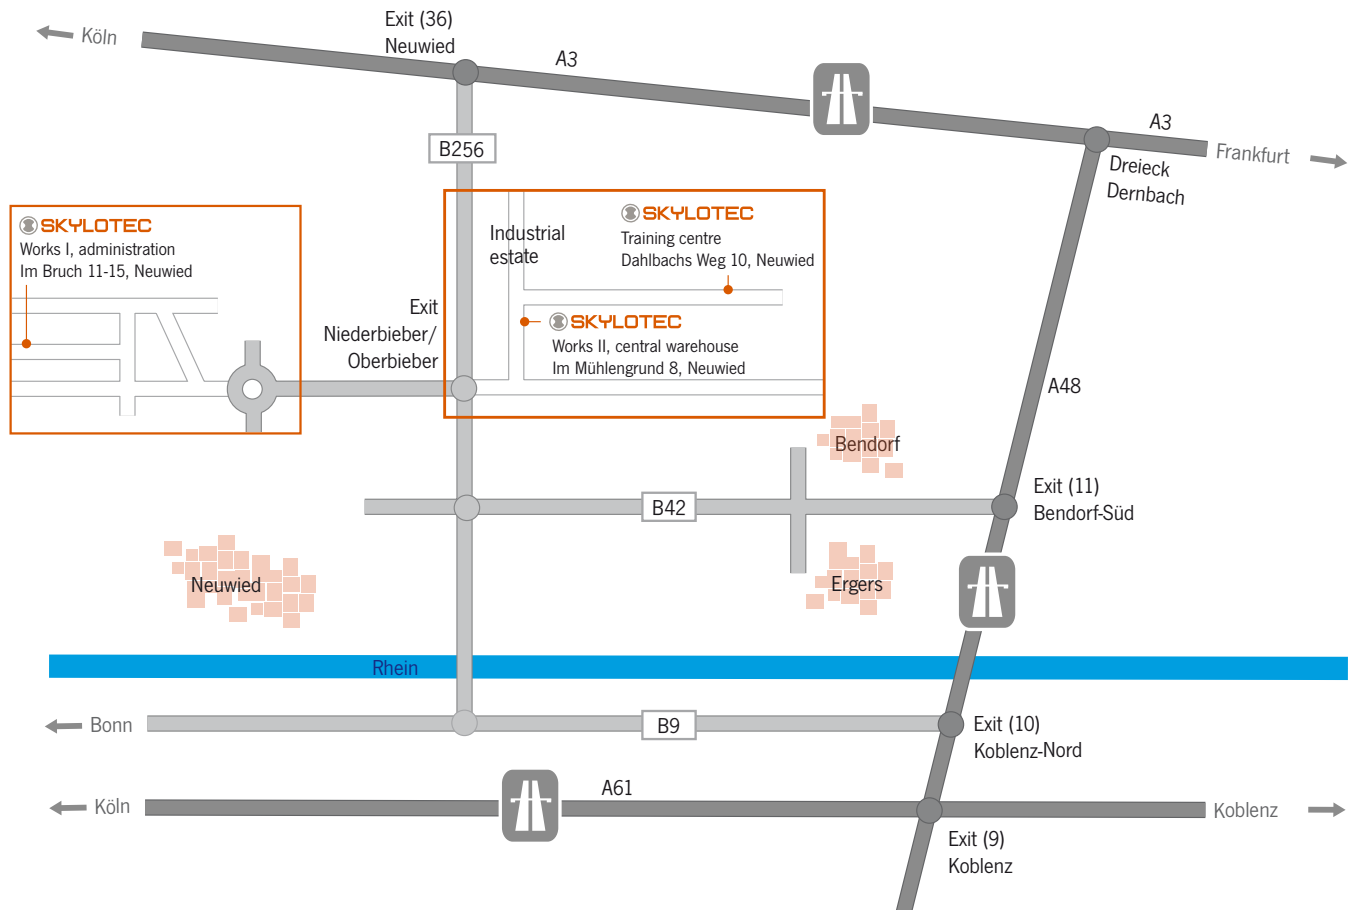

How To Find Us

>> Works I, administration · Im Bruch 11 - 15, Neuwied

From Cologne (A3)

Exit motorway A3 at Rengsdorf/Neuwied; take route B256 toward Neuwied. Exit at Niederbieber/Oberbieber. Turn right at the end of the exit onto Aubachstraße and continue along Aubachstraße past an Aldi supermarket at the roundabout. Then fork left onto Neuer Weg. From Neuer Weg, turn right onto Im Bruch.

From Frankfurt (A3)

Exit motorway A3 at Dierdorf, then drive straight on A48 toward Neuwied. When reaching Berndorf, turn onto route B42 toward Neuwied. Continue on B42. At the traffic lights, turn right onto Rasselsteiner Straße. Then turn right into Neuer Weg and turn left onto Im Bruch.

From Koblenz/Bonn (B42)

At the traffic lights of the intersection Berggärtenstraße/Rasselsteiner Straße, turn to go toward Neuwied-Niederbieber (north). Continue on Rasselsteiner Straße (north) past the company Rasselstein and through a small wood. At the end, there is a Shell petrol station on the left. Turn right just after the station onto the street Neuer Weg. Then turn left onto Im Bruch.

From Frankfurt (A3)

Exit the motorway A3 at Dierdorf. Take route A48, continuing straight to Neuwied. In the town of Berndorf, turn onto route B42 toward Neuwied. Continue on route B42. At the traffic lights, turn right onto route B256 toward Oberbieber (north). Exit route B256 at Oberbieber and turn right onto Friedrich-Rech-Straße. Then take the first left, Im Mühlengrund. Turn right at the first street onto Dahlbachs Weg. We are located at Dahlbachs Weg 10.